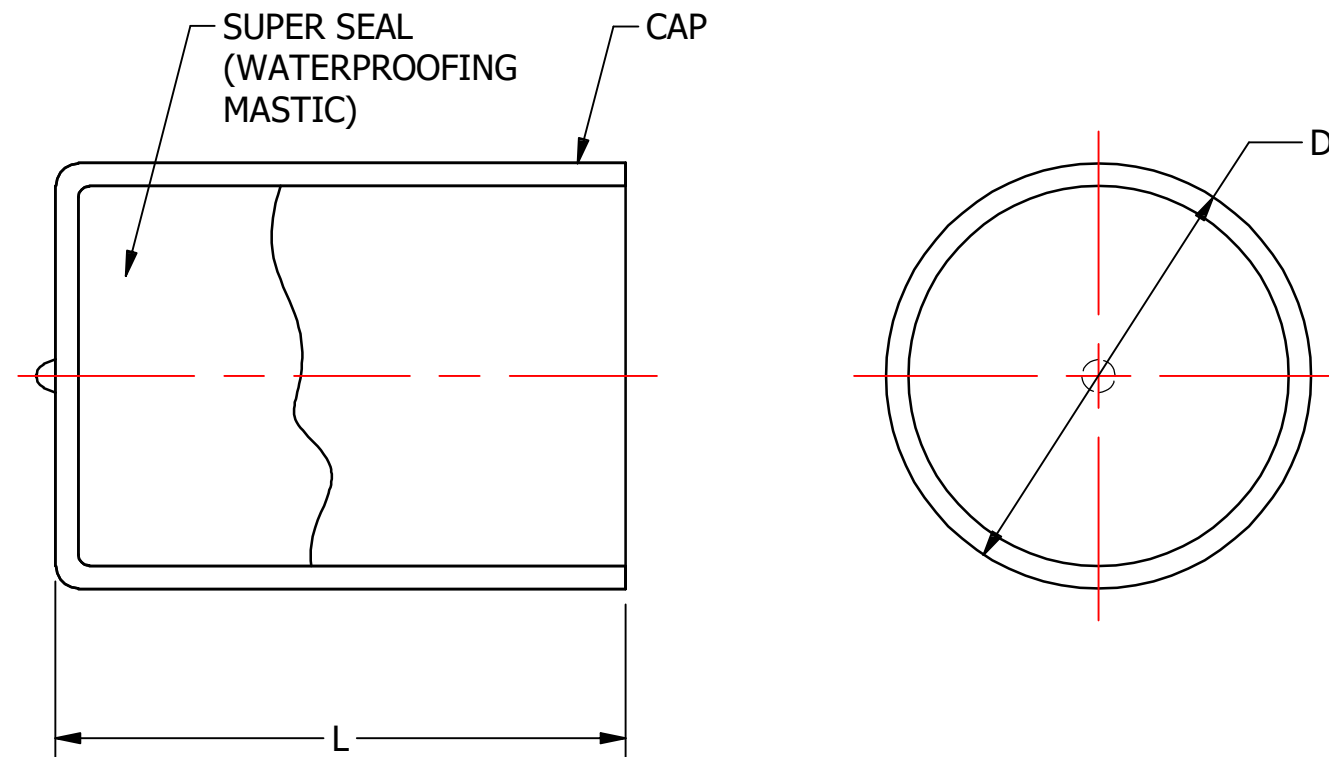

CATALOG NUMBER	D	L	COLOR CODE
SC1000	1.06 [27]	1.50 [38]	ORANGE
SC1125	1.19 [30]	1.50 [38]	YELLOW
SC1125-4	1.19 [30]	4.00 [102]	YELLOW
SC1375	1.44 [37]	1.50 [38]	GRAY
SC1375-4	1.44 [37]	4.00 [102]	GRAY
SC1500	1.57 [40]	1.50 [38]	BLACK
SC1500-4	1.57 [40]	4.00 [102]	BLACK
SC1875	1.94 [49]	1.50 [38]	YELLOW
SC1875-4	1.94 [49]	4.00 [102]	YELLOW
SC2000	2.07 [52]	1.50 [38]	ORANGE
SC2000-4	2.07 [52]	4.00 [102]	BLACK
SC2375	2.44 [62]	1.50 [38]	BLUE
SC2500	2.57 [65]	1.50 [38]	BLACK
SC2500-4	2.57 [65]	4.00 [102]	BLACK
SC687	0.75 [19]	1.50 [38]	RED

MATERIAL: PVC

					TO ORDER CMC PRODUCTS	DRAWN BY: TS	NAME OF PART:	CAT. NO.:
					UNITED STATES 1-513-860-4455	11-18-19	PUSH-ON CABLE END CAP	SEE TABLE
					CANADA 1-800-361-6975	CHECKED BY:	DWG NO:	A
					MEXICO 011-52-722-265-4400		U55700511-S (CHARTED)	
A	NEW DRAWING CREATED		11-18-19	TS	FOR PRODUCT INFO www.cmclugs.com	DRAWING NOT TO SCALE		SHEET NO: 1 OF 1
REV.	DESCRIPTION	ECN	DATE	INIT.				